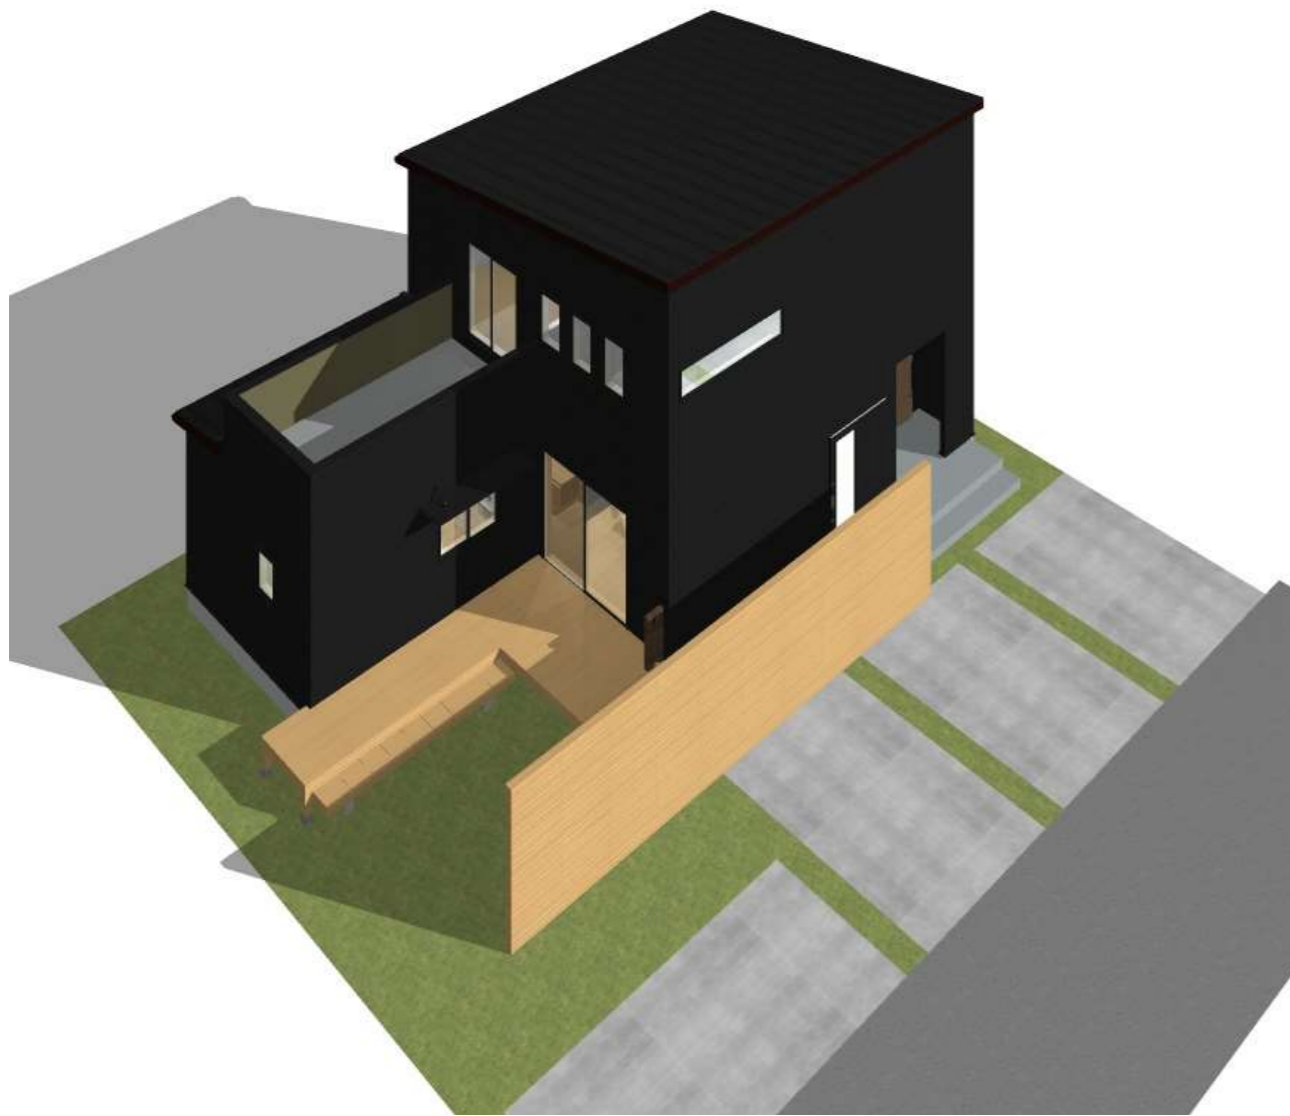

1階床面積: 75.35㎡ 延べ床面積: 121.93㎡ (36.88坪)
2階床面積: 46.58㎡

Facade

South

East

North

West

Interior view Perth

Bird's eye view Perth