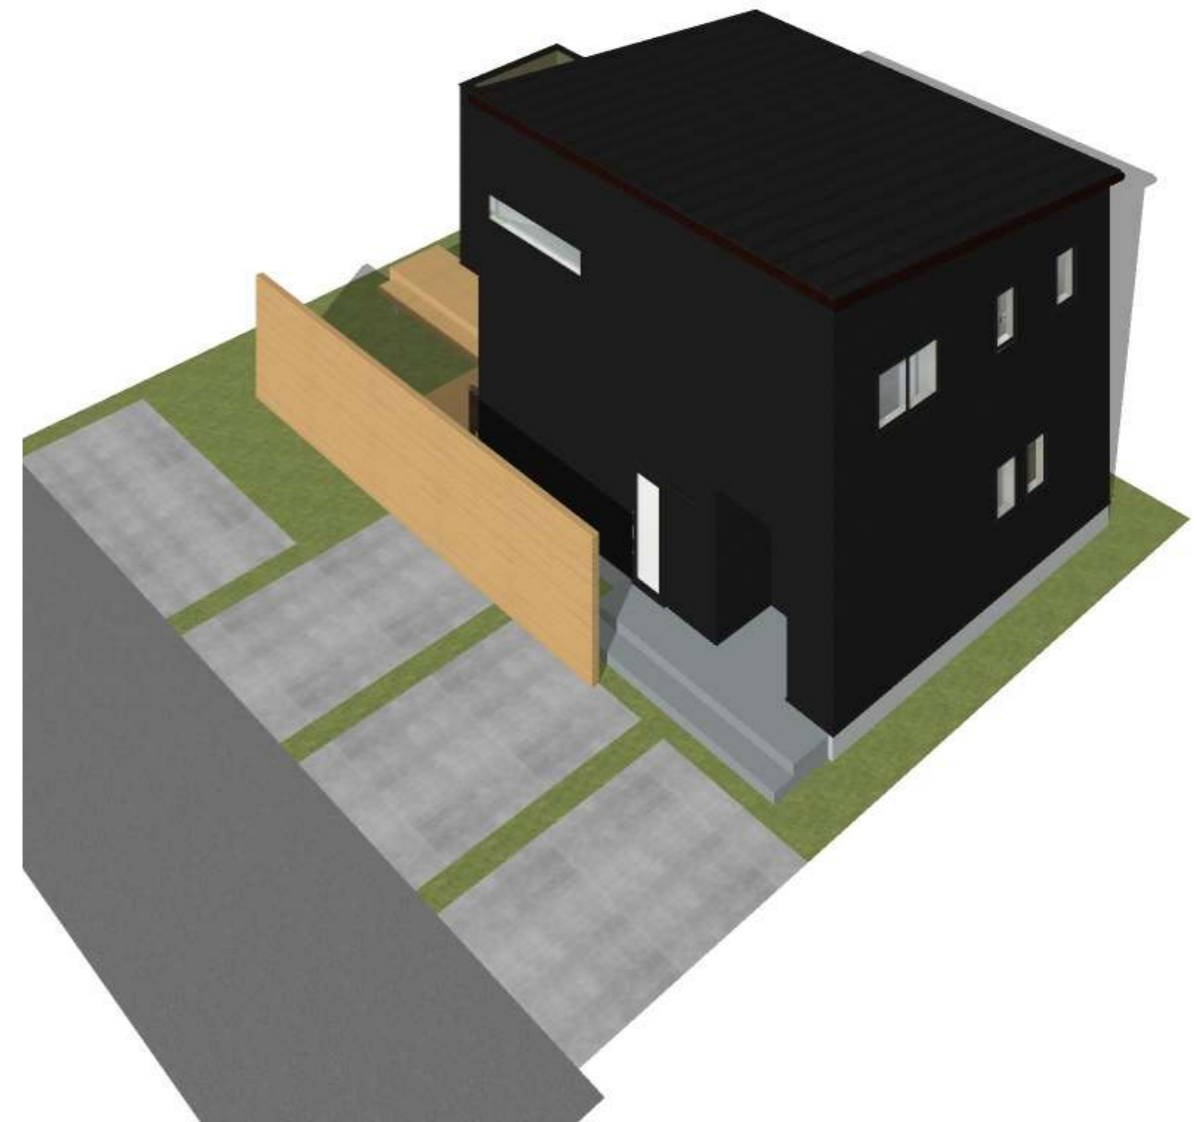

1階床面積: 75.35㎡ 延べ床面積: 121.93㎡ (36.88坪)
2階床面積: 46.58㎡

Facade

South

East

North

West

Interior view Perth

Bird's eye view Perth