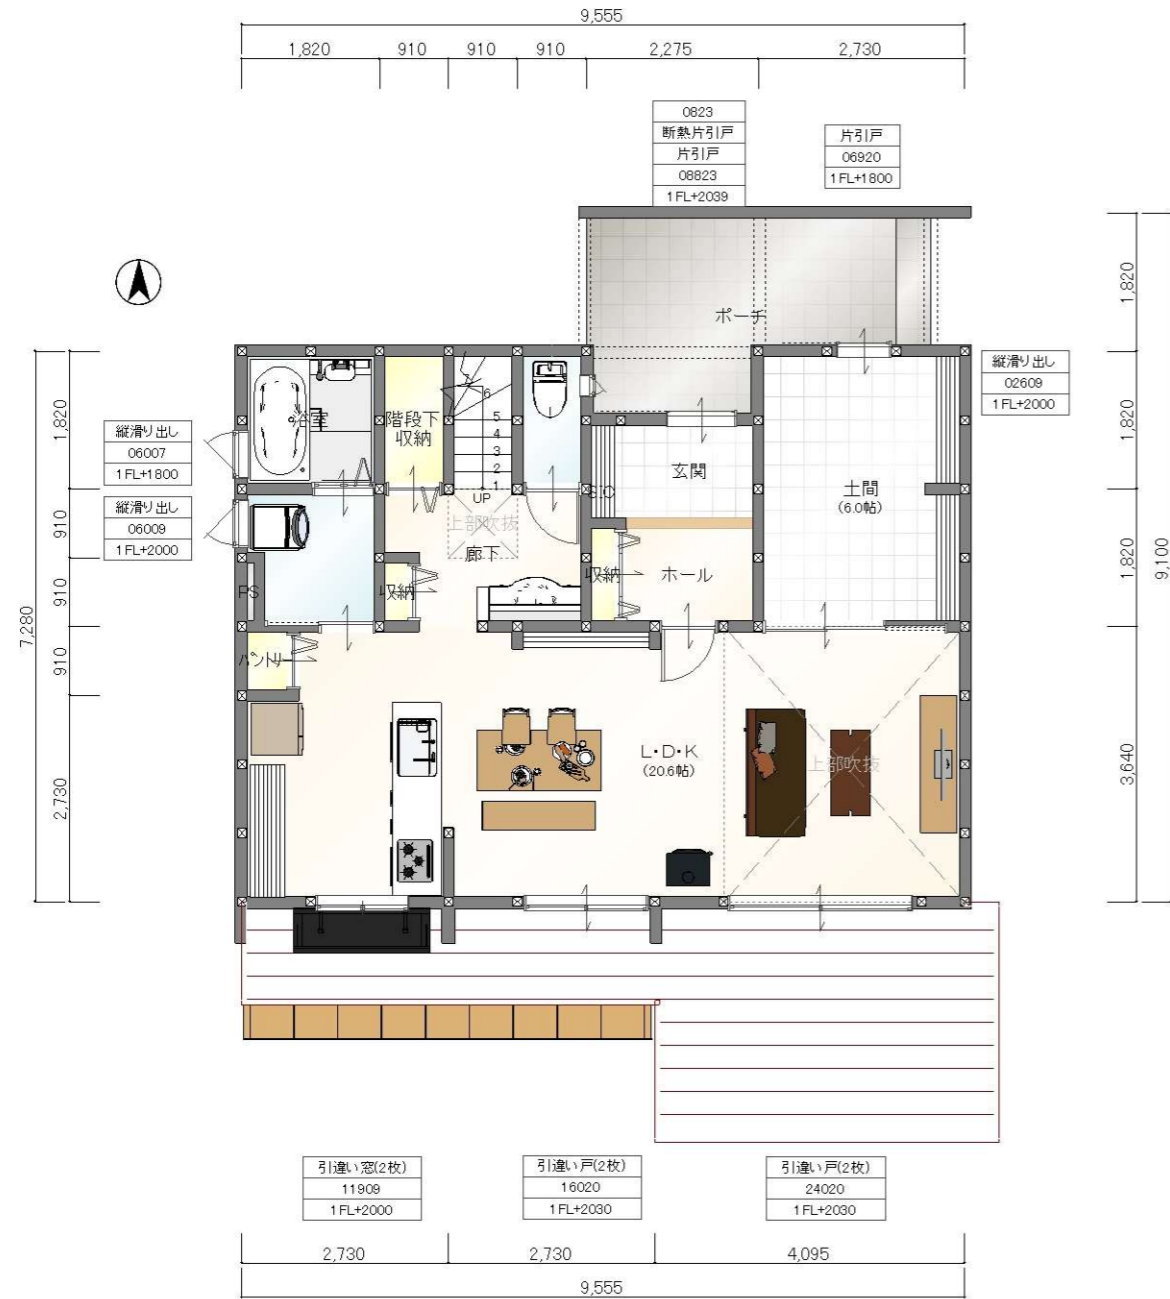

1階床面積: 67.49㎡ 延べ床面積: 124.62㎡ (37.69坪)  
2階床面積: 57.13㎡

Facade

South

East

North

West

Interior view Perth

Bird's eye view Perth