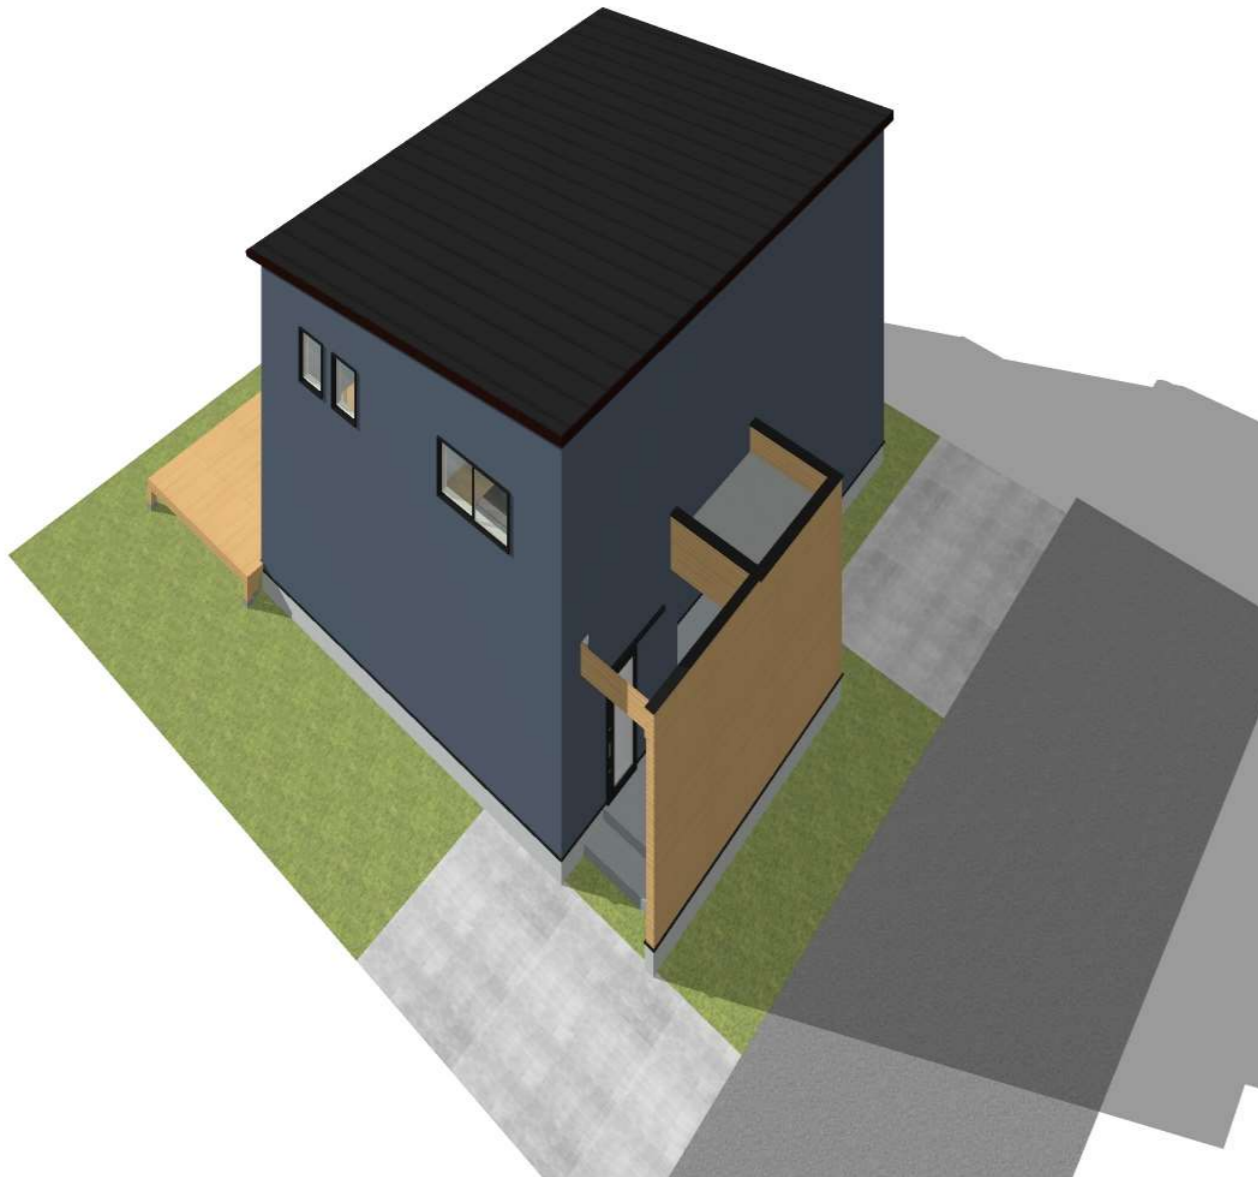

1階床面積: 67.49㎡ 延べ床面積: 124.62㎡ (37.69坪)  
2階床面積: 57.13㎡

Facade

South

East

North

West

Interior view Perth

Bird's eye view Perth